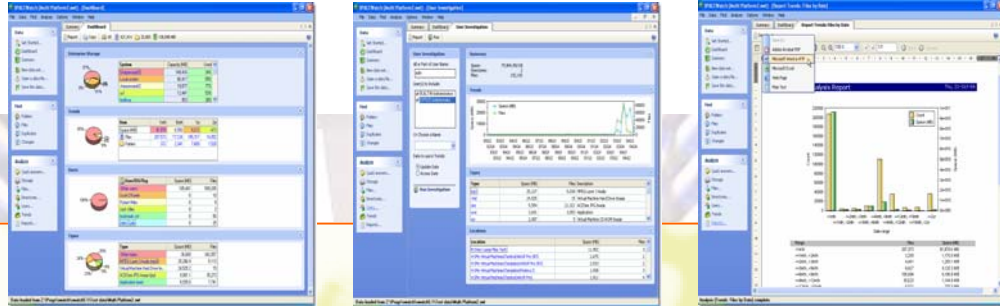

The DashBoard Keeps You In Control

View your Enterprise Storage; Trends; Data Types and top User space use in one at-a-glance summary.

Print off a richly formatted report to discuss your findings with others.

Load a new data set and instantly review what's happening.

Carry Out Instant User Space Investigation

Combine users across platforms and see their space use in one window.

With one click drill down to find more detail, changes or duplicates.

Review space use against your Directory to see what's going on department by department or group by group.

Share Results With Others

Save your search and analysis results any way you want.

Or save the entire data set for later analysis or comparison.

SPACEWatch supports many formats including Adobe Acrobat pdf, Microsoft Word and Excel, and Web pages (html).

KEY TOOLS						
	Dash Board	Dedicated Summary	Search Tool	Advanced Analysis	Trend Charts	Formatted Reports
Storage	✓	✓				✓
Directories		✓	✓	✓	✓	✓
Files	✓	✓	✓	✓	✓	✓
Users	✓	✓	✓	✓	✓	✓
Apps		✓		✓		✓
Duplicates		✓	✓	✓		✓

SPACEWatch 5 runs on:

- Windows 9.x
- Windows 2000 Pro/Server
- Windows 2003 Server
- Windows XP

It will analyze space data from these systems:

- Windows
- Novell Netware
- UNIX and linux
- IBM Lotus Domino

SHARPEWare Ltd
10 Gallow Hill
Peebles EH45 9BG
Scotland

Web: www.sharpeware.com
Email: sales@sharpeware.com